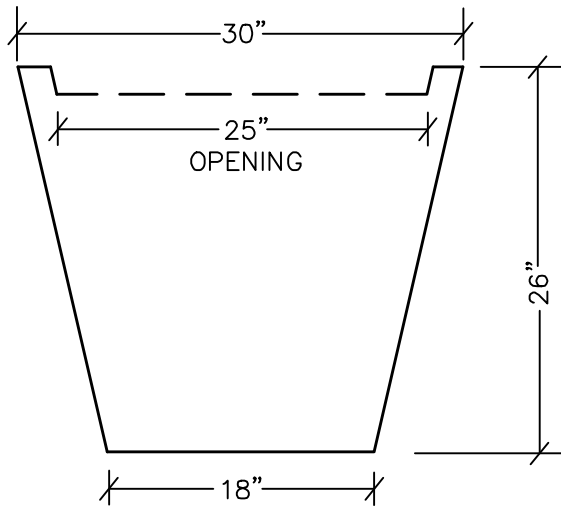

CAIRO PLANTER  
MODEL NUMBER 1K-3026

TOP VIEW

SIDE VIEW